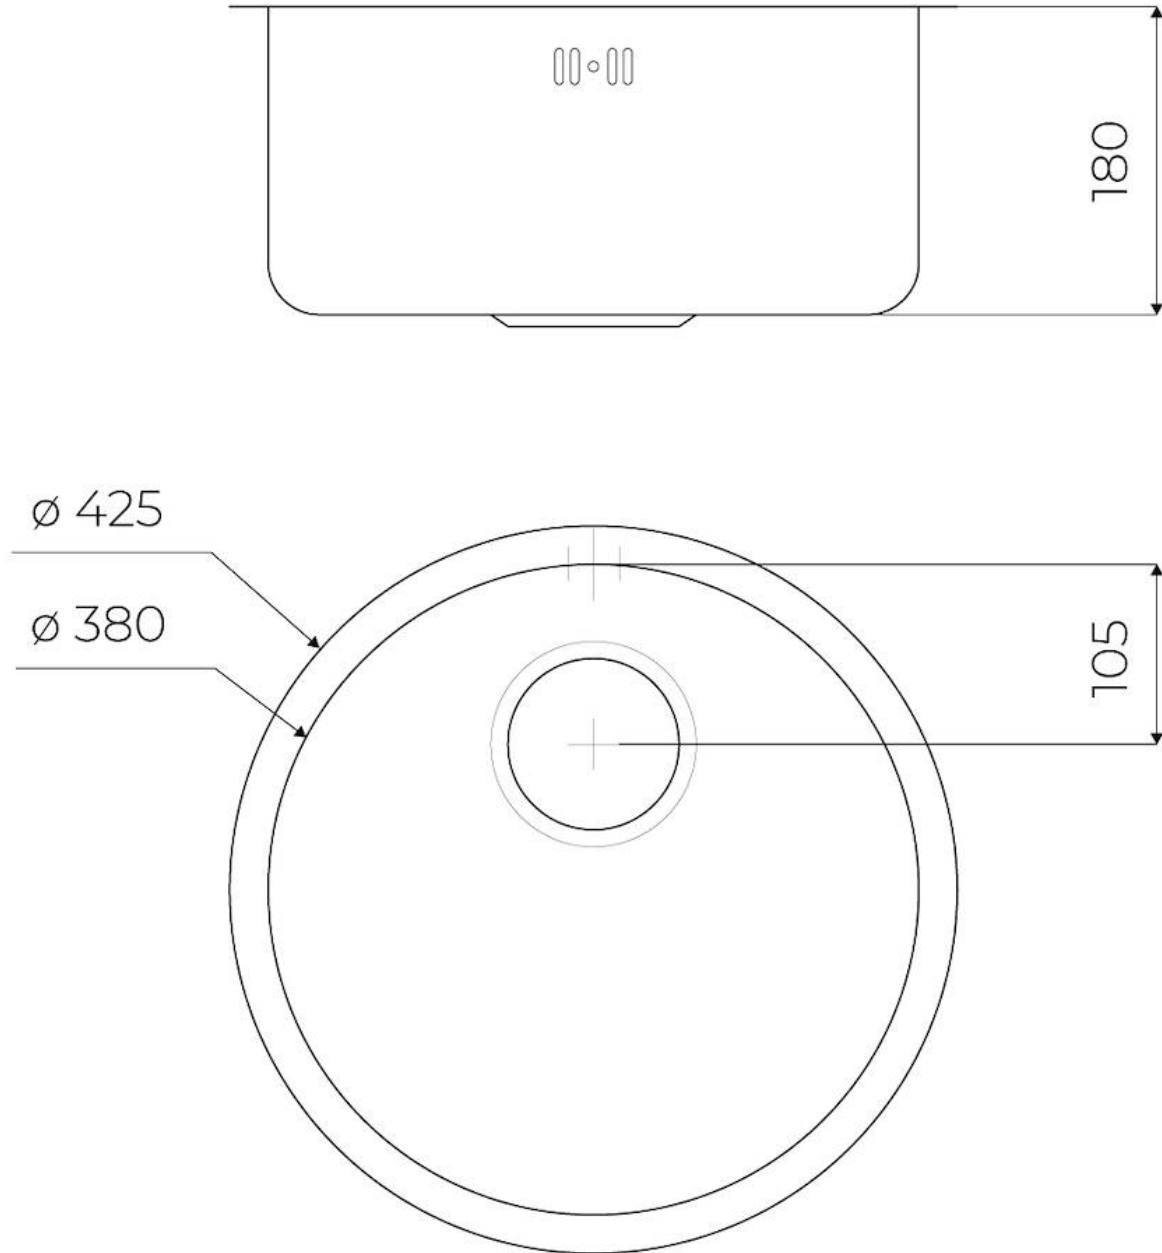

TECHNICAL DATA